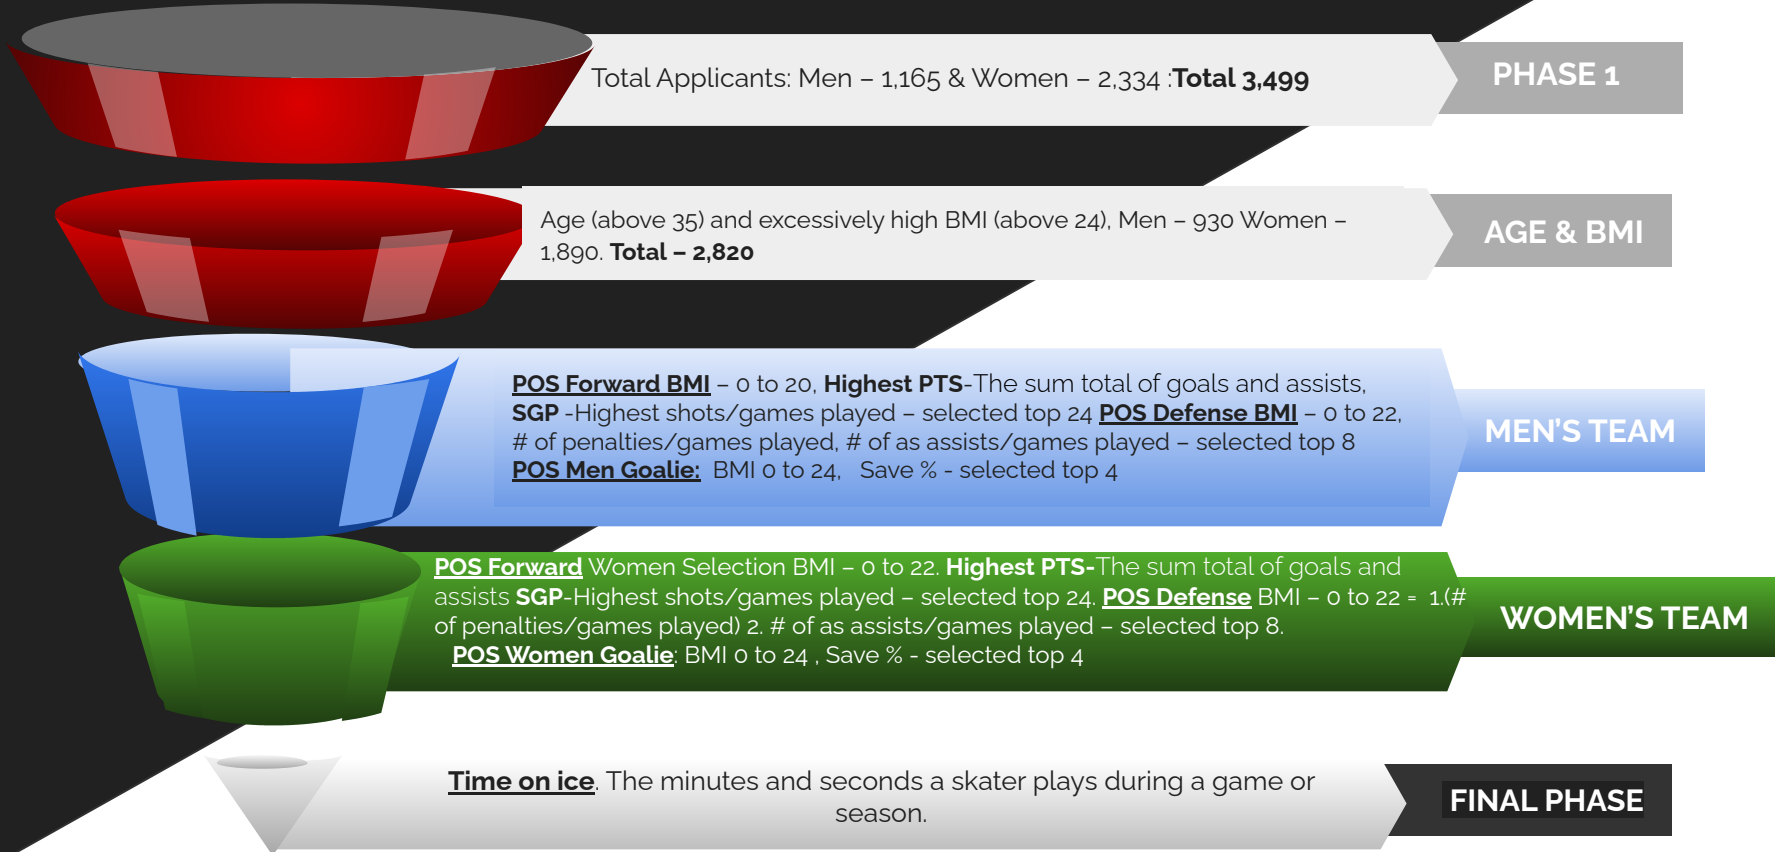

ICE HOCKEY TEAM SELECTION CRITERIA