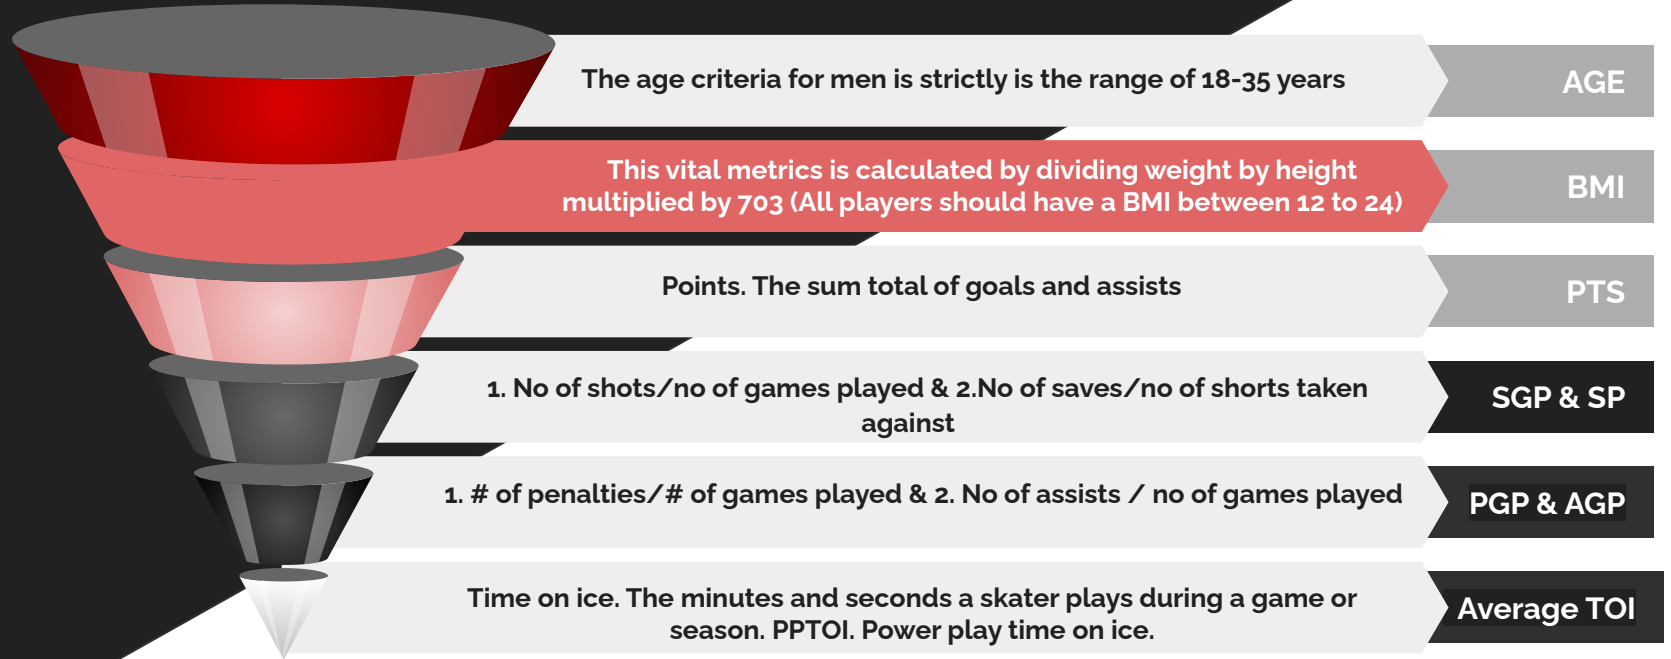

ICE HOCKEY TEAM SELECTION CRITERIA