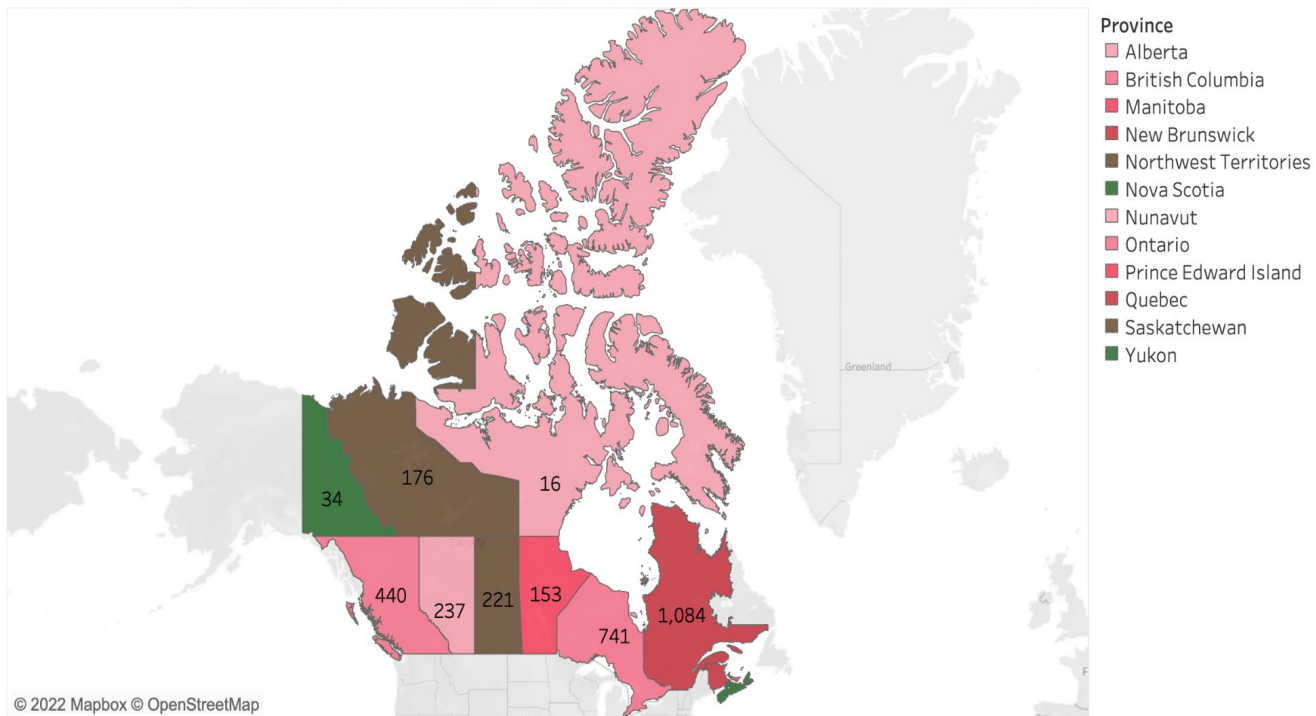

ICE HOCKEY TEAM SELECTION CRITERIA

ICE HOCKEY TEAM SELECTION CRITERIA

GEOGRAPHICAL MAPPING OF PLAYER DIVERSITY

Player diversity

Map based on Longitude (generated) and Latitude (generated). Color shows details about Province. The marks are labeled by count of ID.

GEOGRAPHICAL MAPPING OF PLAYER SELECTION BASED ON PROVINCES

BUSINESS SOLUTION

The selection committee has used tools like MS Excel and Tableau and conducted a step by step process to arrive at the top 22 players in the men's and women's hockey teams