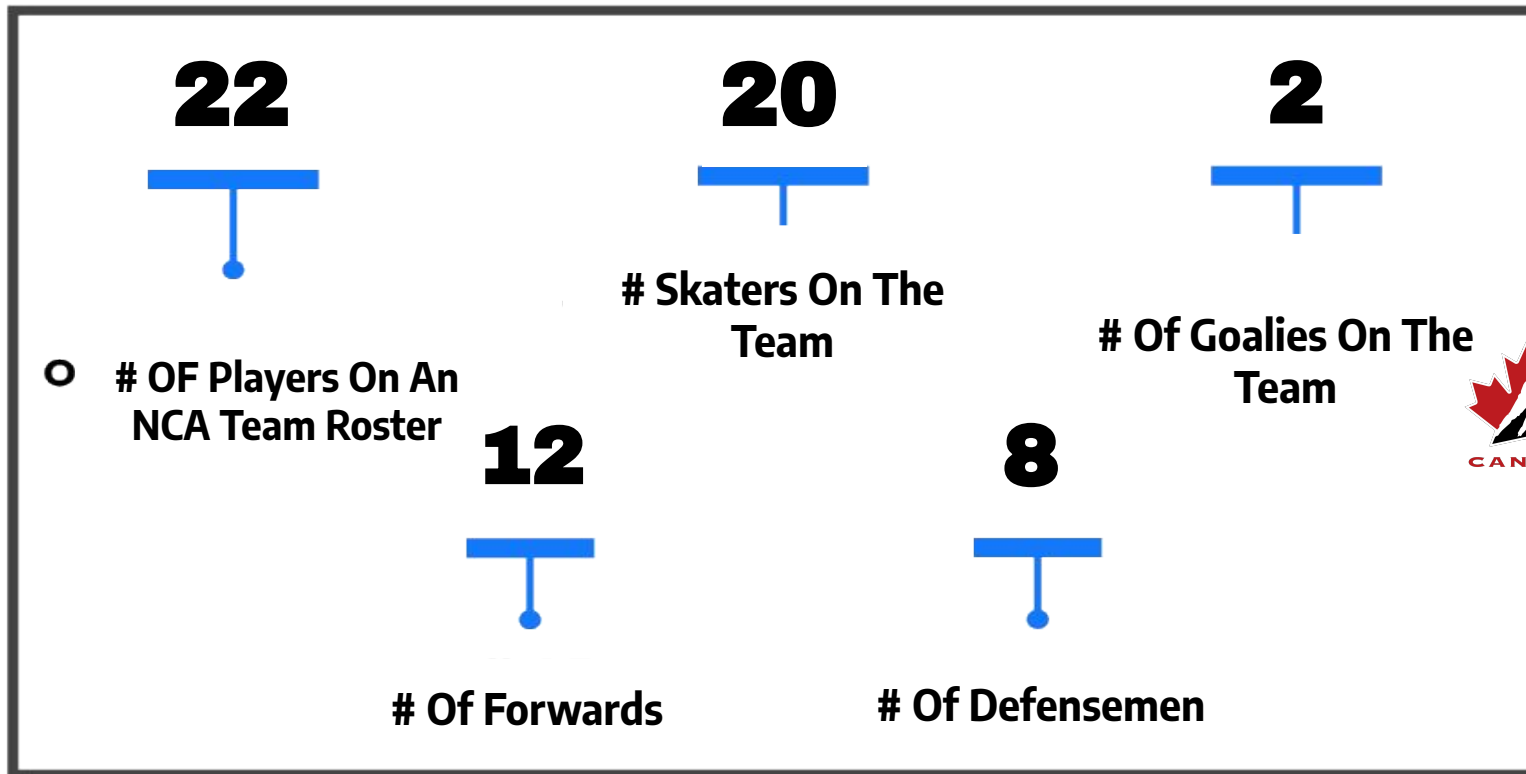

Ice Hockey NCA Team Roster